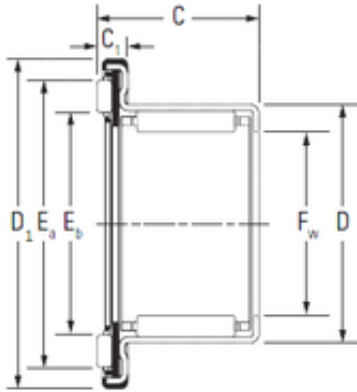

Pasta Drinking Straws Making Machine ...

Jinan Keysong Artificial Nutritional Rice Processing Line

Bearing No.

Size	25x37x22.2 mm
Bore Diameter	25 mm
Outer Diameter	37 mm
Width	22,2 mm
d	25 mm
D	37 mm
C	22,2 mm

Bearing 2D drawings and 3D CAD models